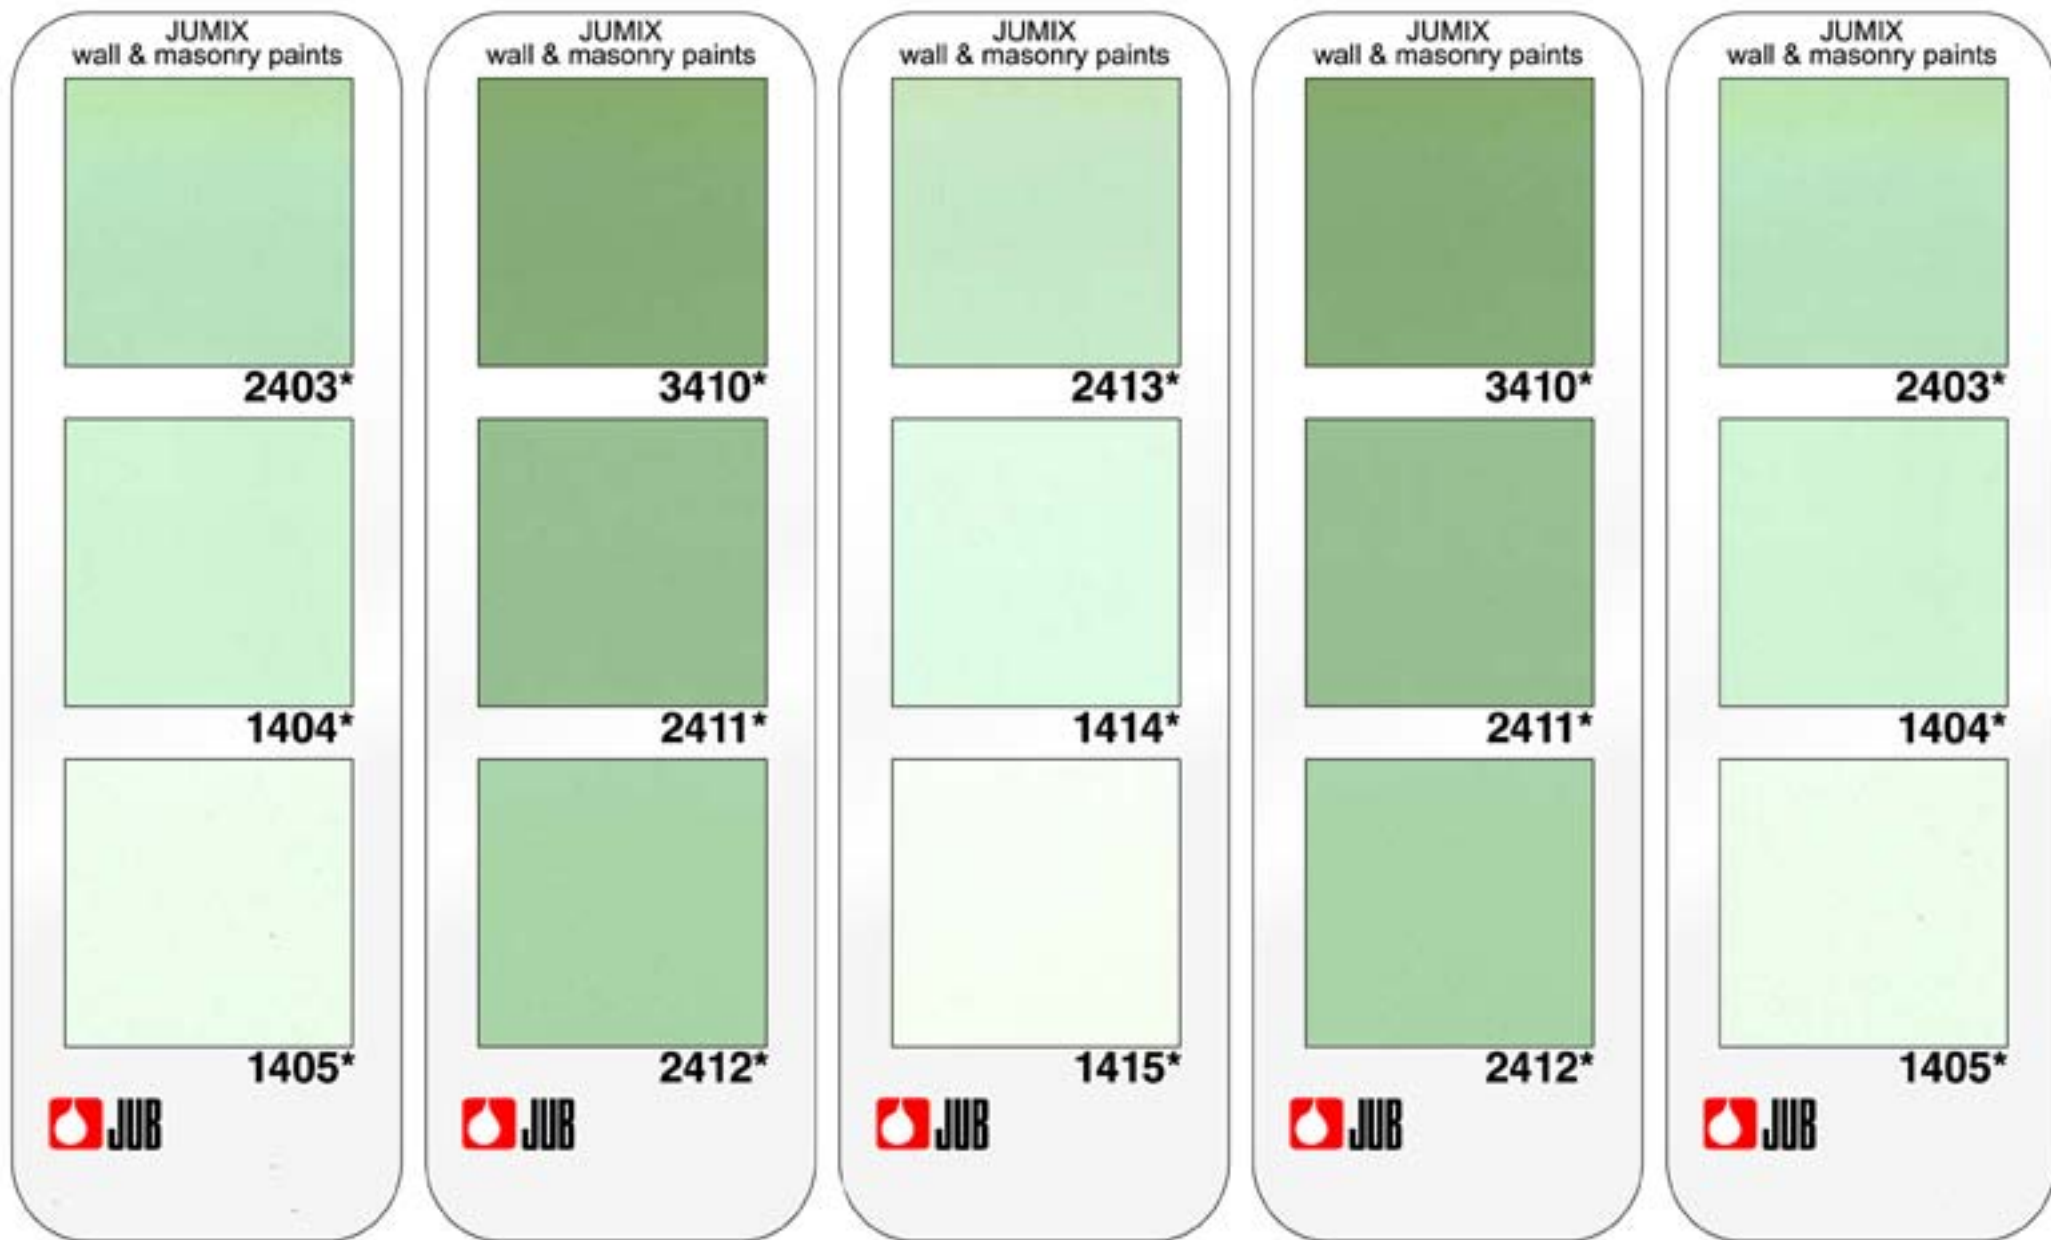

JUMIX
wall & masonry paints

2373

1374

1375

JUMIX
wall & masonry paints

3430

2431*

2432*